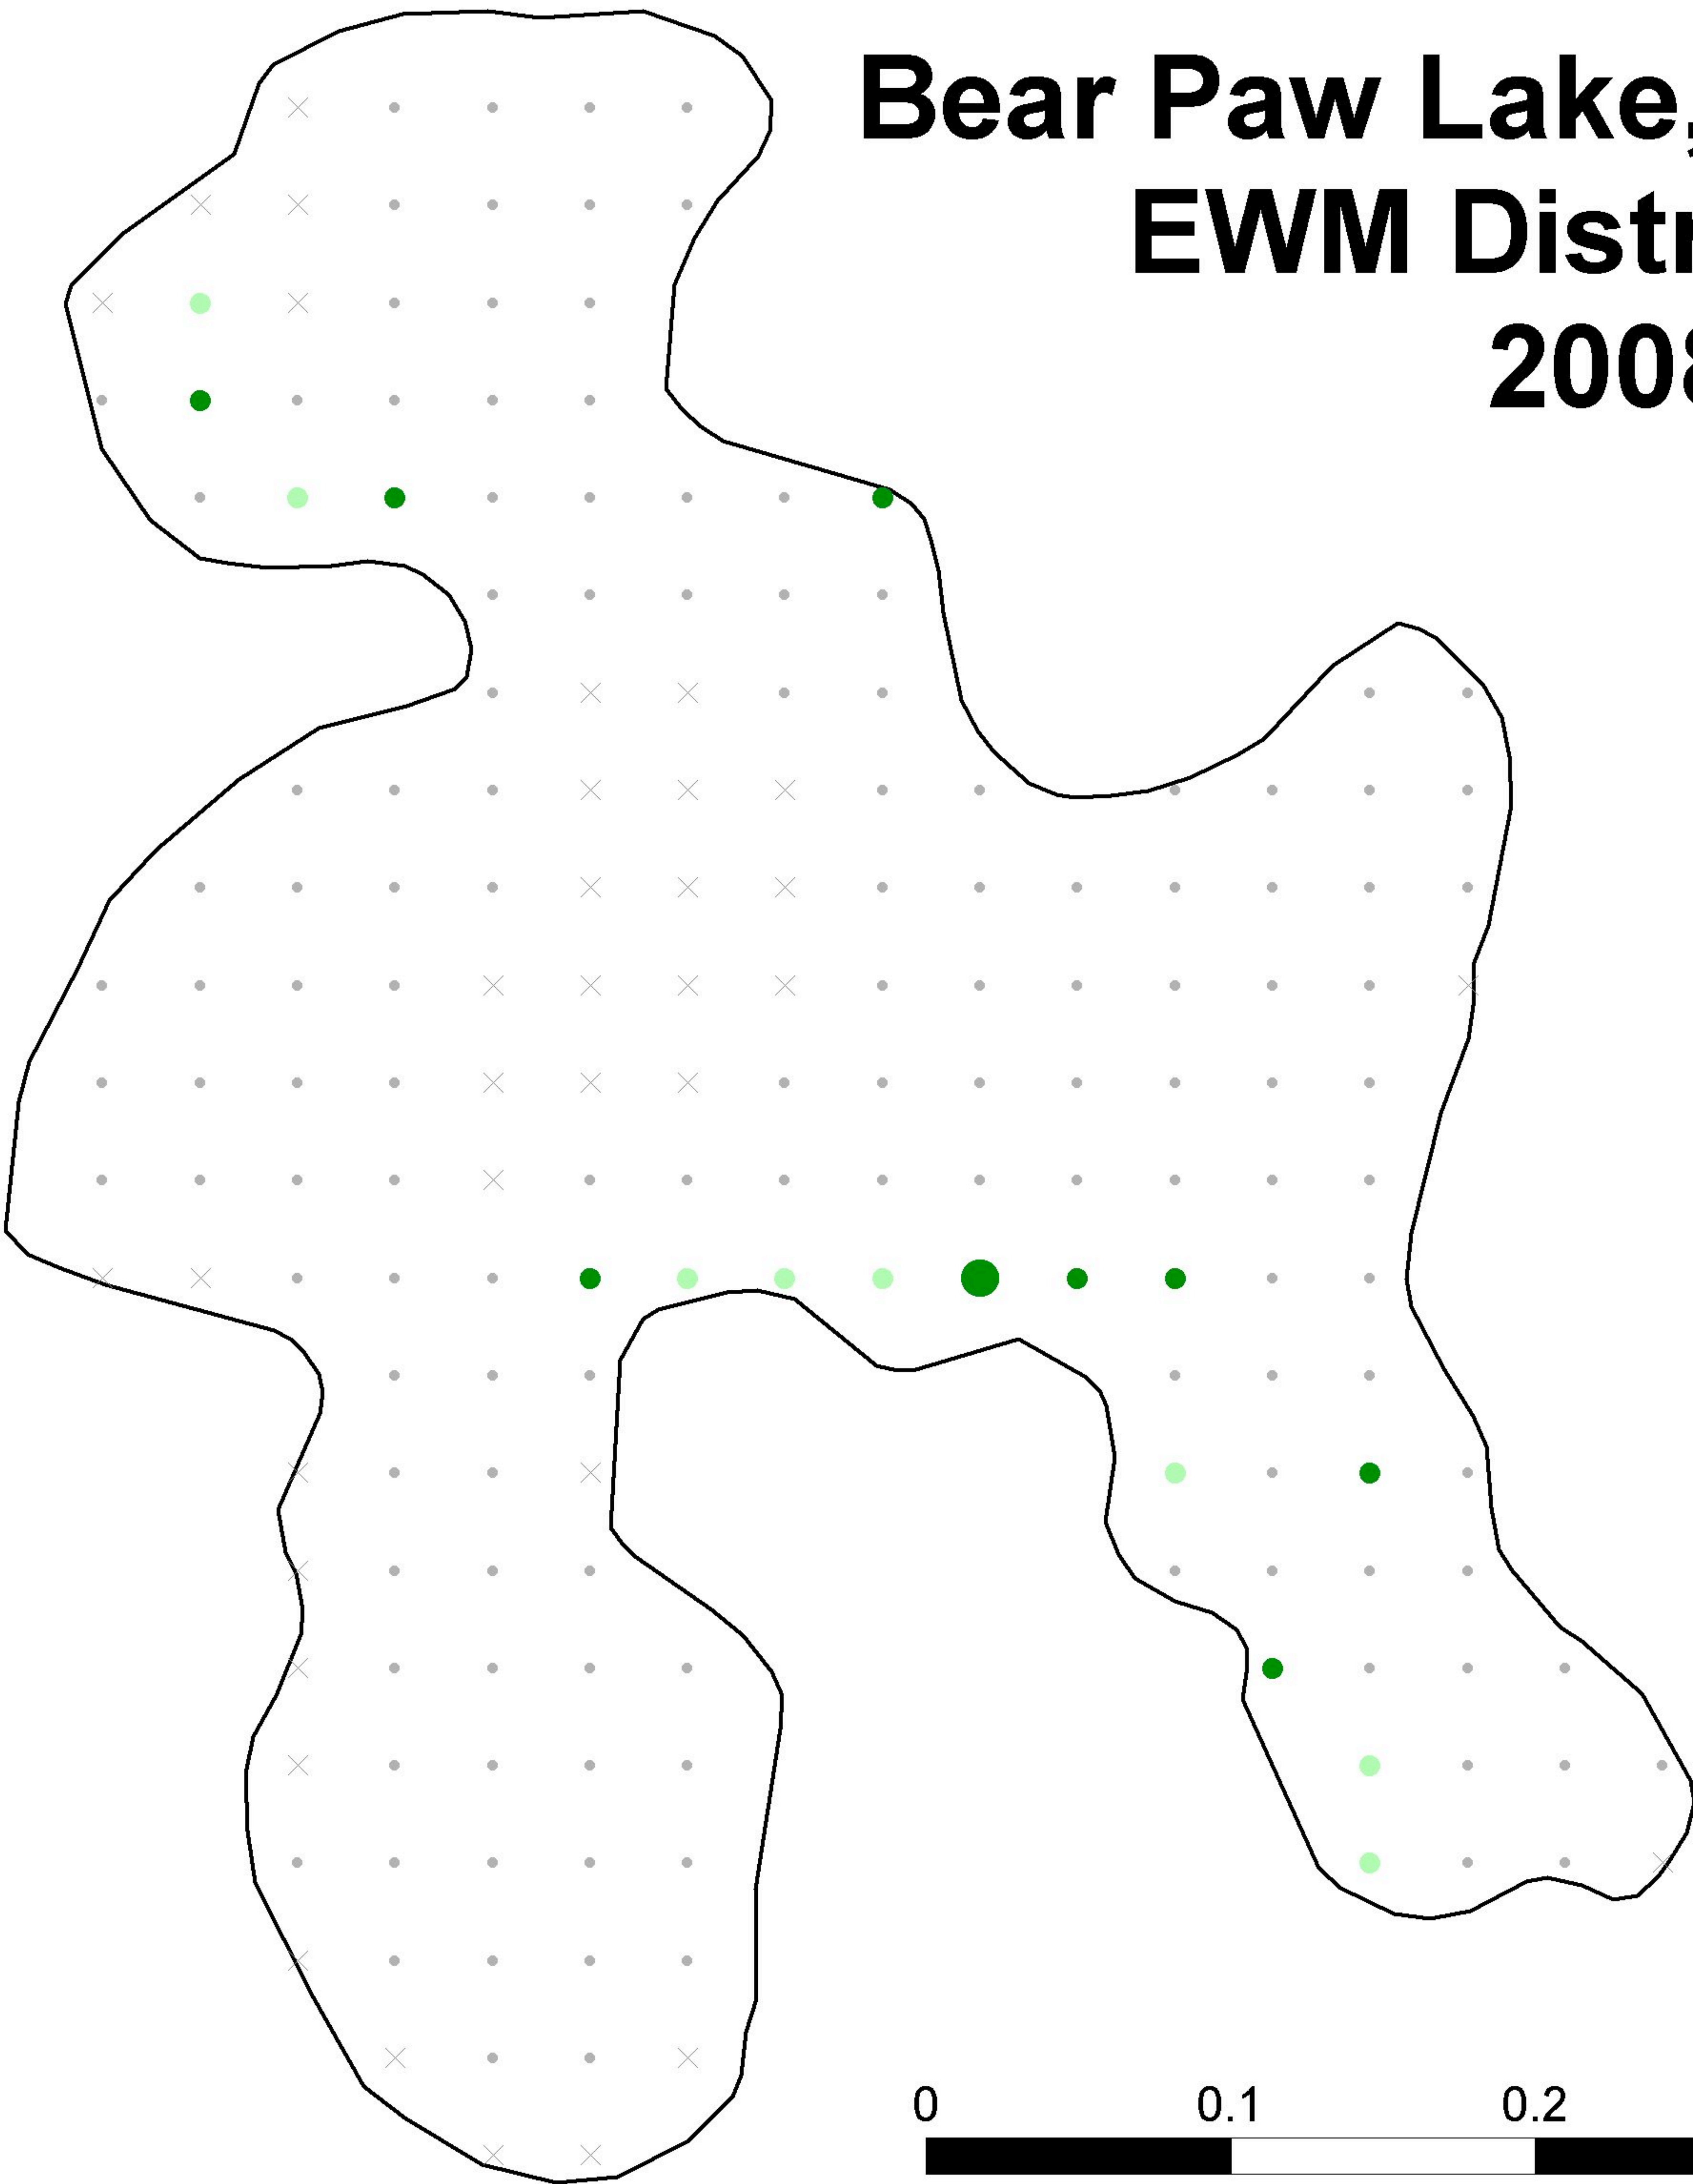

Bear Paw Lake, Oconto Co. EWM Distribution 2008

Rake fullness

- No EWM
- 1
- 2
- 3
- Visual
- × Not Sampled